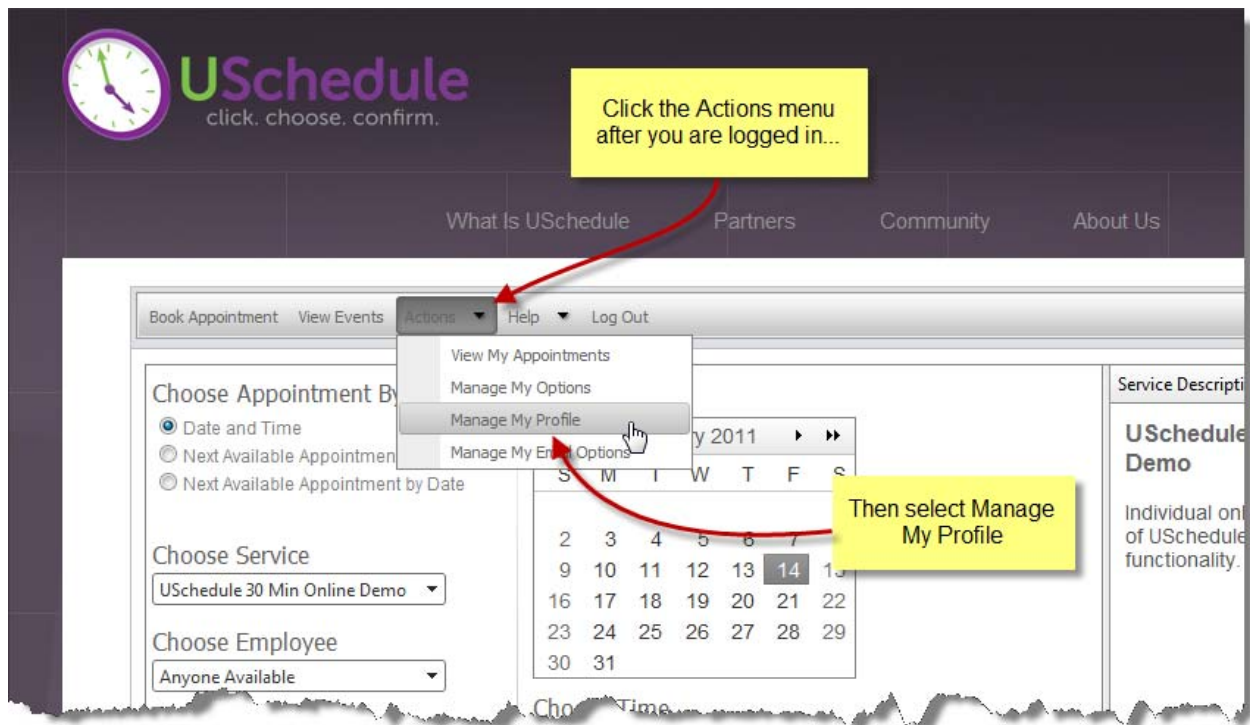

## Changing Your Password

After you have logged in you can edit your profile by clicking on the **Actions** menu and selecting **Manage My Profile**. There you will find options for changing your password, as well as editing the rest of your profile information.